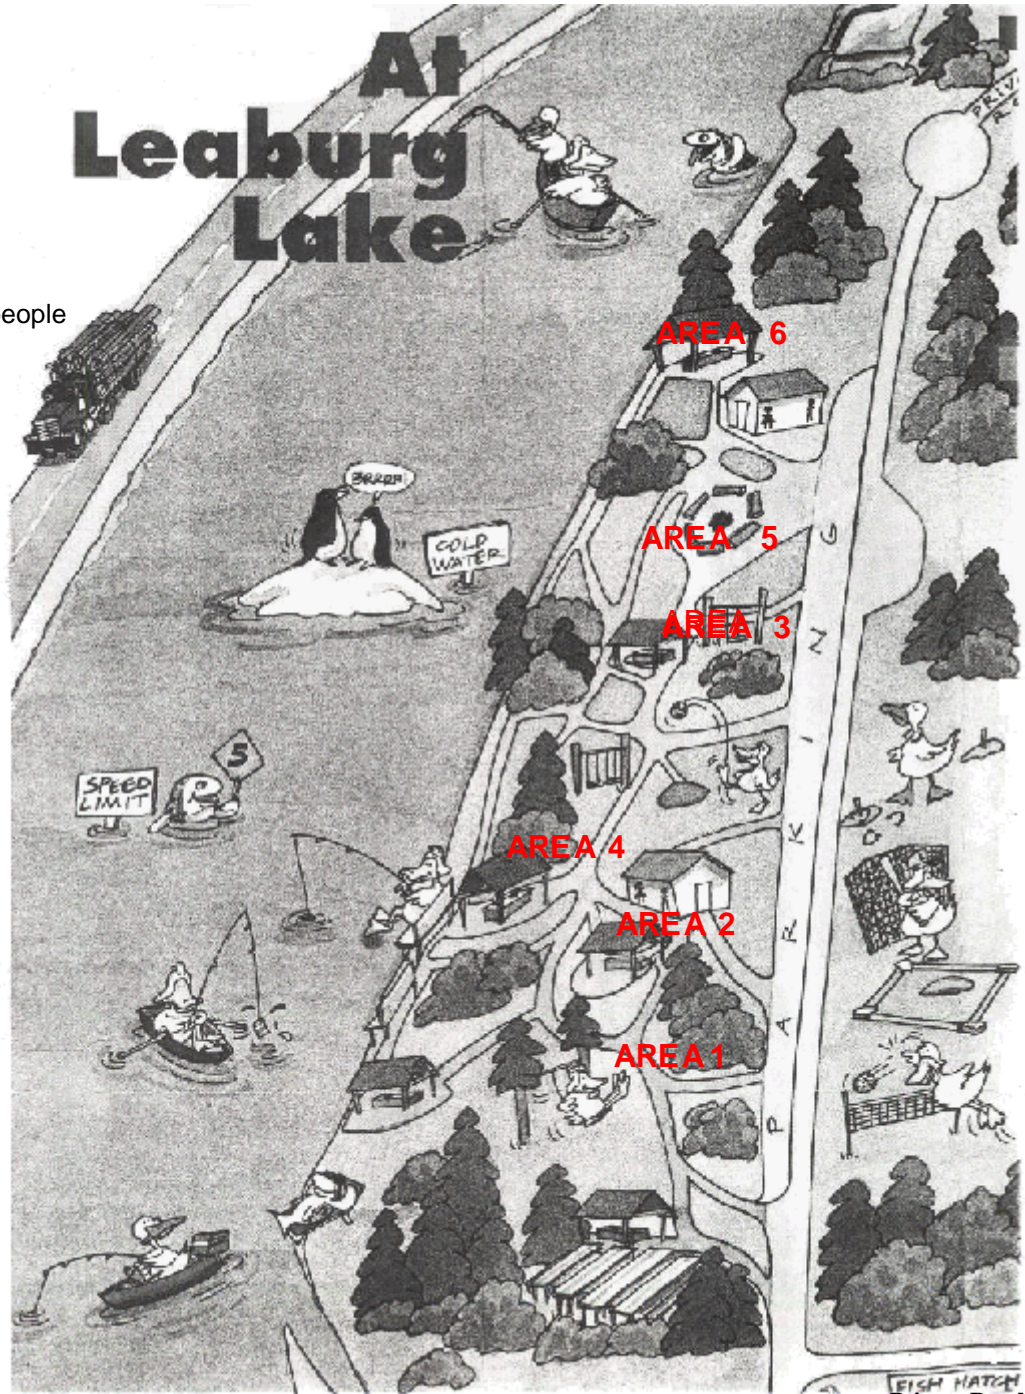

# Lloyd Knox Park

## At Leaburg Lake

FISH HATCH  
Private Road

Area 1 - Large Groups of 100 to 300 people

Area 2 - Medium Sized Groups of 50 to 120 people

Area 3 - Groups up to to 50 people

Area 4 - Groups of 50 to 60 people

Area 5 - Groups up to 80 people

Area 6 - Groups of 50 to 75 people